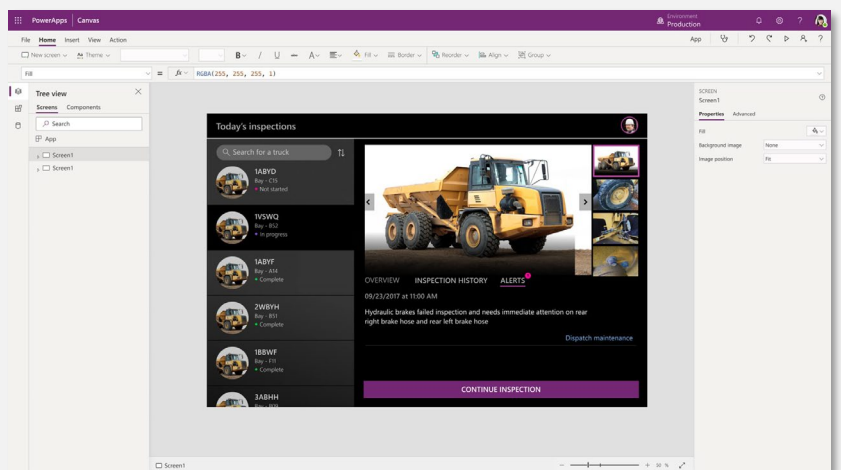

Powerful alone. Better together.

Build powerful end-to-end business solutions by connecting Power BI across the entire Microsoft Power Platform – and to Office 365, Dynamics 365, Azure, and hundreds of other apps – to drive innovation across your entire organization.

Power BI

Unify data from many sources to create interactive, immersive dashboards and reports that provide actionable insights and drive business results.

Power Apps

Build apps in hours – not months – that easily connect to data, use Excel-like expressions to add logic, and run on the web, iOS, and Android devices.