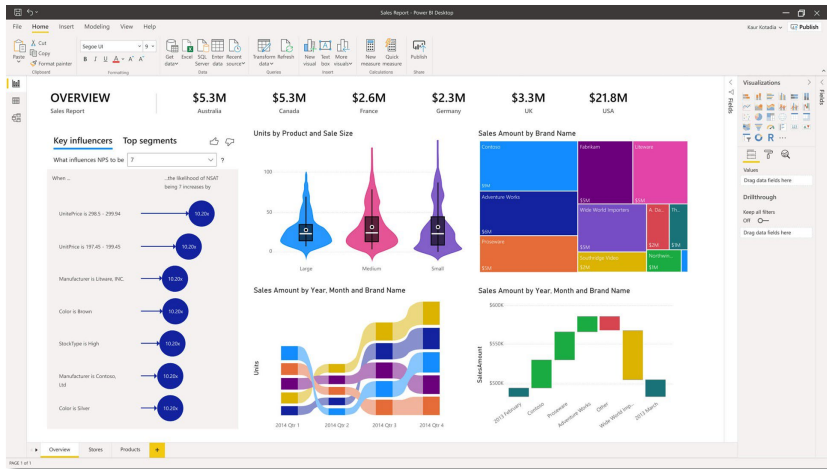

Powerful alone. Better together.

Build powerful end-to-end business solutions by connecting Power BI across the entire Microsoft Power Platform – and to Office 365, Dynamics 365, Azure, and hundreds of other apps – to drive innovation across your entire organization.

Power BI

Unify data from many sources to create interactive, immersive dashboards and reports that provide actionable insights and drive business results.

Power Apps

Build apps in hours – not months – that easily connect to data, use Excel-like expressions to add logic, and run on the web, iOS, and Android devices.