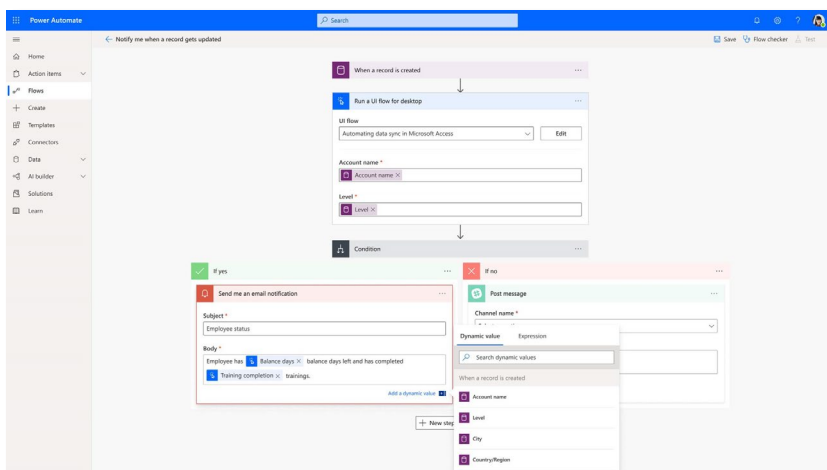

Powerful alone. Better together.

Build powerful end-to-end business solutions by connecting Power BI across the entire Microsoft Power Platform – and to Office 365, Dynamics 365, Azure, and hundreds of other apps – to drive innovation across your entire organization.

Power BI

Unify data from many sources to create interactive, immersive dashboards and reports that provide actionable insights and drive business results.

Power Apps

Build apps in hours – not months – that easily connect to data, use Excel-like expressions to add logic, and run on the web, iOS, and Android devices.